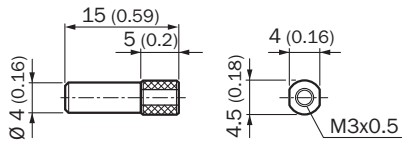

Dimensional drawing (Dimensions in mm (inch))

LL3-DA04